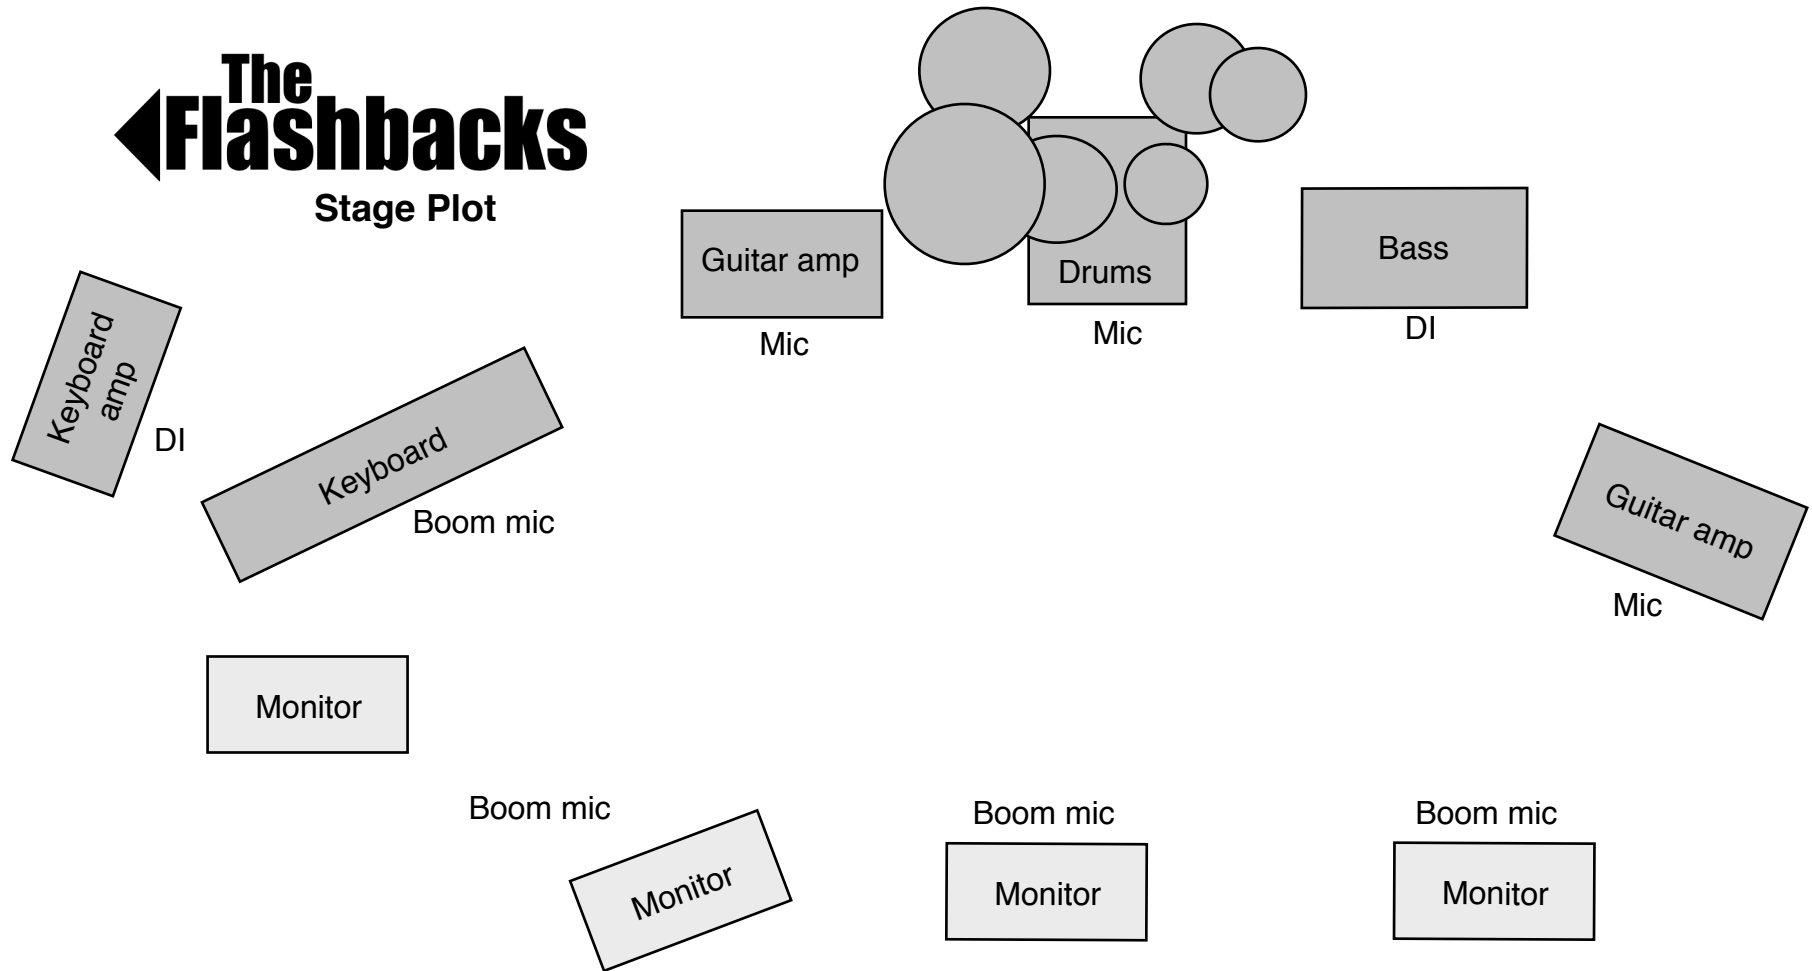

The Flashbacks

Stage Plot

Input list

- 1- Front vocal Left
- 2- Front vocal center
- 3- Front vocal right
- 4- Keyboard vocal
- 5- Keyboard DI
- 6- Guitar amp mic left
- 7- Bass amp DI
- 8- Guitar amp mic right
- 9- Kick drum mic

In larger venues and outdoors additional drum mics are requested.